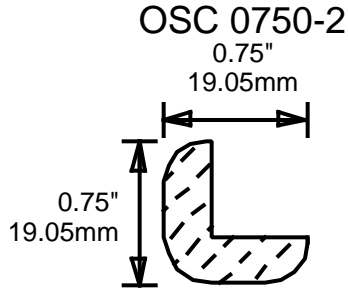

WEINIG OUTSIDE CORNERS

**PRINT
THIS SECTION**

**ORDERING
INFORMATION**

**RETURN TO
Table of Contents**

**RETURN TO
Beginning of Section**