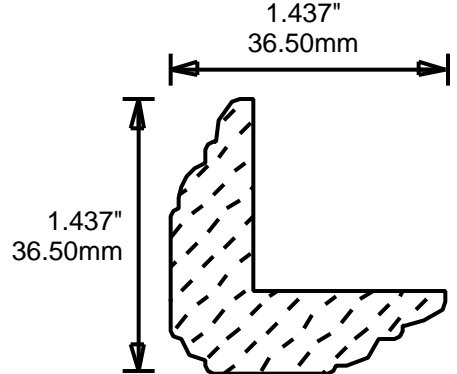

WEINIG OUTSIDE CORNERS

OSC 1250-1

OSC 1437-1