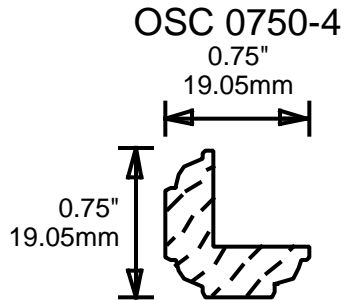

WEINIG OUTSIDE CORNERS

**PRINT
THIS SECTION**

**ORDERING
INFORMATION**

**RETURN TO
Table of Contents**

**RETURN TO
Beginning of Section**