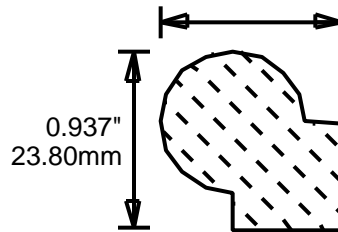

0.5"
12.70mm

KEN 6251

0.625"
15.88mm

KEN 7501

0.75"
19.05mm

KEN 9371

0.937"
23.80mm

**PRINT
THIS SECTION**

**ORDERING
INFORMATION**

**RETURN TO
Table of Contents**

**RETURN TO
Beginning of Section**

WEINIG DRIP CAPS

WR1
3"
76.20mm

WR2
2"
50.80mm

WR3
1.625"
41.28mm

WR4
1.75"
44.45mm

WR5
1.625"
41.28mm

WR6
2.5"
63.50mm

**PRINT
THIS SECTION**

**ORDERING
INFORMATION**

**RETURN TO
Table of Contents**

**RETURN TO
Beginning of Section**

WEINIG T-ASTRAGALS

WEINIG INSIDE CORNERS