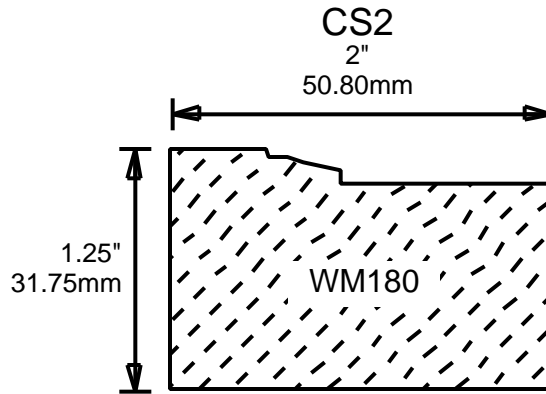

0.5"
12.70mm

KEN 6251

0.625"
15.88mm

KEN 7501

0.75"
19.05mm

KEN 9371

0.937"
23.80mm

**PRINT
THIS SECTION**

**ORDERING
INFORMATION**

**RETURN TO
Table of Contents**

**RETURN TO
Beginning of Section**

WEINIG DRIP CAPS

WR1
3"
76.20mm

WR2
2"
50.80mm

WR3
1.625"
41.28mm

WR4
1.75"
44.45mm

WR5
1.625"
41.28mm

WR6
2.5"
63.50mm

**PRINT
THIS SECTION**

**ORDERING
INFORMATION**

**RETURN TO
Table of Contents**

**RETURN TO
Beginning of Section**

WEINIG T-ASTRAGALS

WEINIG INSIDE CORNERS

BARN 1

2.25"

57.15mm

BEAR 1

1.75"

44.45mm

PRINT THIS SECTION

ORDERING INFORMATION