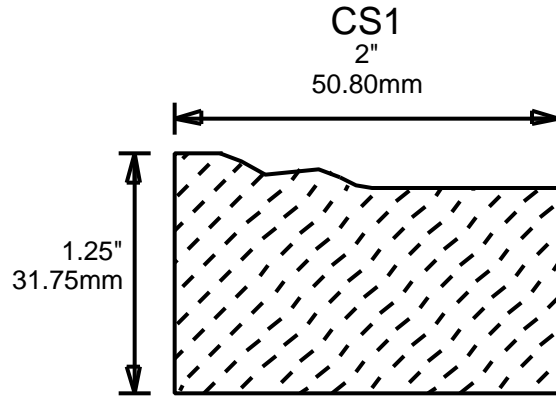

**ORDERING
INFORMATION**

**RETURN TO
Table of Contents**

**RETURN TO
Beginning of Section**

WEINIG DRIP CAPS

WR1
3"
76.20mm

WR2
2"
50.80mm

WR3
1.625"
41.28mm

WR4
1.75"
44.45mm

WR5
1.625"
41.28mm

WR6
2.5"
63.50mm

**PRINT
THIS SECTION**

**ORDERING
INFORMATION**

**RETURN TO
Table of Contents**

**RETURN TO
Beginning of Section**

WEINIG T-ASTRAGALS

WEINIG INSIDE CORNERS