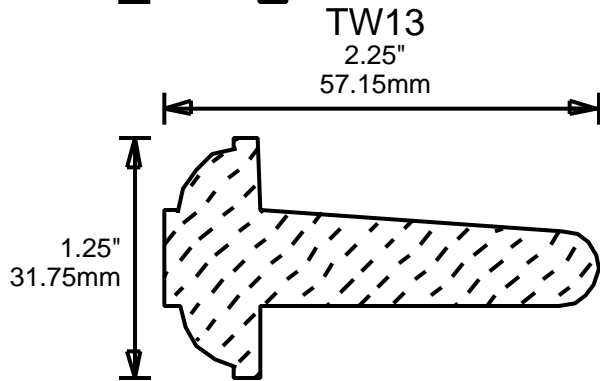

**ORDERING
INFORMATION**

**RETURN TO
Table of Contents**

**RETURN TO
Beginning of Section**

WEINIG DRIP CAPS

WR1
3"
76.20mm

WR2
2"
50.80mm

WR3
1.625"
41.28mm

WR4
1.75"
44.45mm

WR5
1.625"
41.28mm

WR6
2.5"
63.50mm

**PRINT
THIS SECTION**

**ORDERING
INFORMATION**

**RETURN TO
Table of Contents**

**RETURN TO
Beginning of Section**

WEINIG T-ASTRAGALS

WEINIG INSIDE CORNERS

BARN 1

2.25"

57.15mm

BEAR 1

1.75"

44.45mm

PRINT THIS SECTION

ORDERING INFORMATION