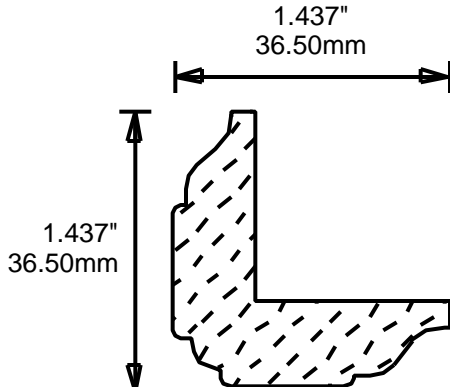

KEN 5001

OSC 1437-2