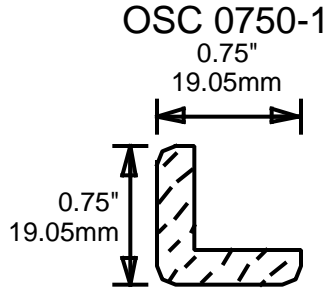

WEINIG OUTSIDE CORNERS

**PRINT
THIS SECTION**

**ORDERING
INFORMATION**

**RETURN TO
Table of Contents**

**RETURN TO
Beginning of Section**