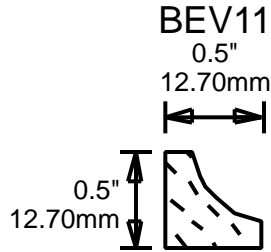

**ORDERING
INFORMATION**

**RETURN TO
Table of Contents**

**RETURN TO
Beginning of Section**

WEINIG DRIP CAPS

WR1
3"
76.20mm

WR2
2"
50.80mm

WR3
1.625"
41.28mm

WR4
1.75"
44.45mm

WR5
1.625"
41.28mm

WR6
2.5"
63.50mm

**PRINT
THIS SECTION**

**ORDERING
INFORMATION**

**RETURN TO
Table of Contents**

**RETURN TO
Beginning of Section**

WEINIG T-ASTRAGALS

WEINIG INSIDE CORNERS

BARN 1

2.25"

57.15mm

BEAR 1

1.75"

44.45mm

PRINT THIS SECTION

ORDERING INFORMATION