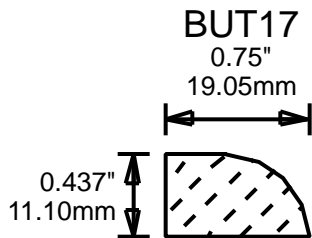

MOM3751

WEINIG BASE SHOES