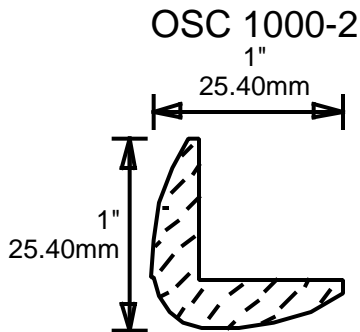

WEINIG OUTSIDE CORNERS

**PRINT
THIS SECTION**

**ORDERING
INFORMATION**

**RETURN TO
Table of Contents**

**RETURN TO
Beginning of Section**