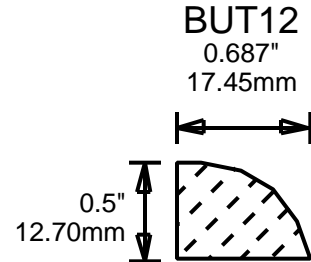

WEINIG BASE SHOES