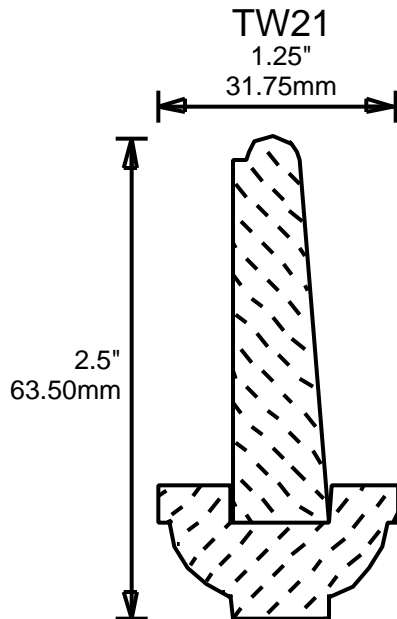

**ORDERING
INFORMATION**

**RETURN TO
Table of Contents**

**RETURN TO
Beginning of Section**

WEINIG DRIP CAPS

WR1
3"
76.20mm

WR2
2"
50.80mm

WR3
1.625"
41.28mm

WR4
1.75"
44.45mm

WR5
1.625"
41.28mm

WR6
2.5"
63.50mm

**PRINT
THIS SECTION**

**ORDERING
INFORMATION**

**RETURN TO
Table of Contents**

**RETURN TO
Beginning of Section**

WEINIG T-ASTRAGALS

WEINIG INSIDE CORNERS

MOM4379

1.375"
34.93mm

**PRINT
THIS SECTION**

**ORDERING
INFORMATION**

**RETURN TO
Table of Contents**

**RETURN TO
Beginning of Section**

JC10

JC11

BARN 1

2.25"

57.15mm

BEAR 1

1.75"

44.45mm

PRINT THIS SECTION

ORDERING INFORMATION