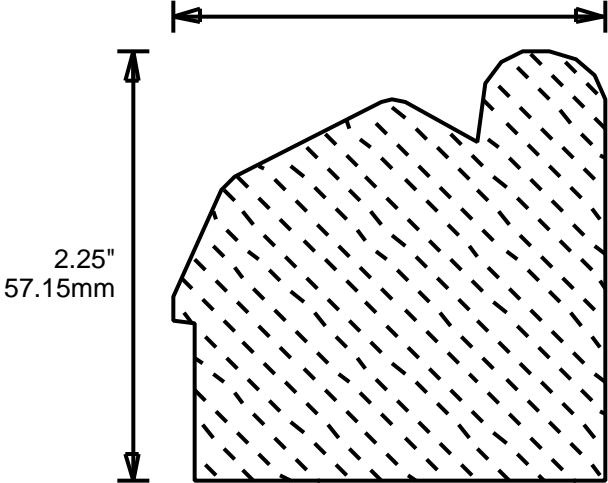

MOM4379

1.375"
34.93mm

**PRINT
THIS SECTION**

**ORDERING
INFORMATION**

**RETURN TO
Table of Contents**

**RETURN TO
Beginning of Section**

JC10

JC11

JC12

JC13

JC15
6.625"
168.28mm

JC20F
2.75"
69.85mm

JC20M
2.875"
73.03mm

ANGEL 1

2.219"

56.36mm

BARN 1

2.25"

57.15mm

BEAR 1

1.75"

44.45mm

PRINT THIS SECTION

ORDERING INFORMATION