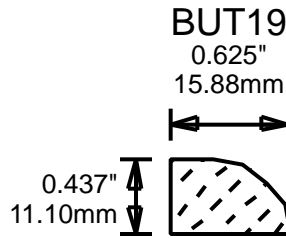

MOM3752

WEINIG BASE SHOES