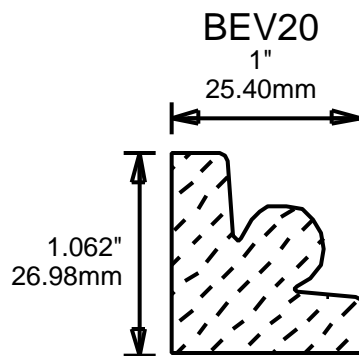

**ORDERING
INFORMATION**

**RETURN TO
Table of Contents**

**RETURN TO
Beginning of Section**

WEINIG DRIP CAPS

WR1
3"
76.20mm

WR2
2"
50.80mm

WR3
1.625"
41.28mm

WR4
1.75"
44.45mm

WR5
1.625"
41.28mm

WR6
2.5"
63.50mm

**PRINT
THIS SECTION**

**ORDERING
INFORMATION**

**RETURN TO
Table of Contents**

**RETURN TO
Beginning of Section**

WEINIG T-ASTRAGALS

WEINIG INSIDE CORNERS

BARN 1

2.25"

57.15mm

BEAR 1

1.75"

44.45mm

PRINT THIS SECTION

ORDERING INFORMATION