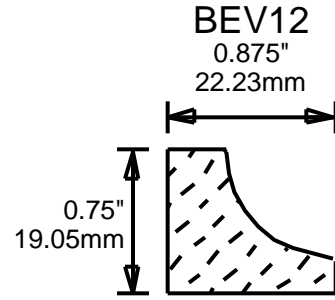

**ORDERING
INFORMATION**

**RETURN TO
Table of Contents**

**RETURN TO
Beginning of Section**

WEINIG DRIP CAPS

WR1
3"
76.20mm

WR2
2"
50.80mm

WR3
1.625"
41.28mm

WR4
1.75"
44.45mm

WR5
1.625"
41.28mm

WR6
2.5"
63.50mm

**PRINT
THIS SECTION**

**ORDERING
INFORMATION**

**RETURN TO
Table of Contents**

**RETURN TO
Beginning of Section**

WEINIG T-ASTRAGALS

WEINIG INSIDE CORNERS