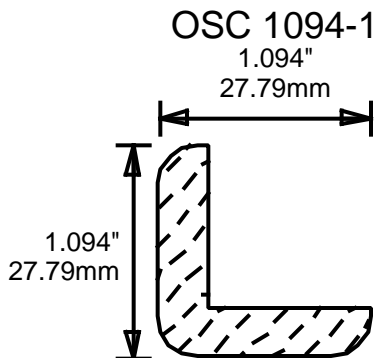

WEINIG OUTSIDE CORNERS

**PRINT
THIS SECTION**

**ORDERING
INFORMATION**

**RETURN TO
Table of Contents**

**RETURN TO
Beginning of Section**