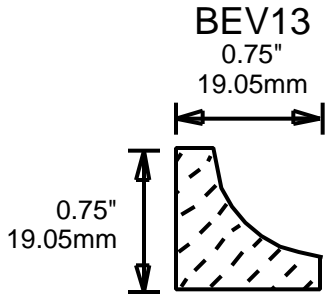

**ORDERING
INFORMATION**

**RETURN TO
Table of Contents**

**RETURN TO
Beginning of Section**

WEINIG DRIP CAPS

WR1
3"
76.20mm

WR2
2"
50.80mm

WR3
1.625"
41.28mm

WR4
1.75"
44.45mm

WR5
1.625"
41.28mm

WR6
2.5"
63.50mm

**PRINT
THIS SECTION**

**ORDERING
INFORMATION**

**RETURN TO
Table of Contents**

**RETURN TO
Beginning of Section**

WEINIG T-ASTRAGALS

WEINIG INSIDE CORNERS