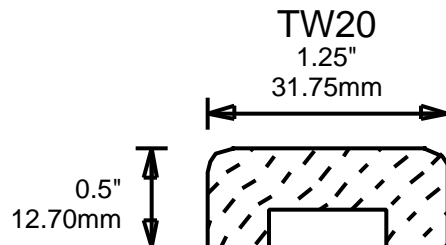

**ORDERING
INFORMATION**

**RETURN TO
Table of Contents**

**RETURN TO
Beginning of Section**

WEINIG DRIP CAPS

WR1
3"
76.20mm

WR2
2"
50.80mm

WR3
1.625"
41.28mm

WR4
1.75"
44.45mm

WR5
1.625"
41.28mm

WR6
2.5"
63.50mm

**PRINT
THIS SECTION**

**ORDERING
INFORMATION**

**RETURN TO
Table of Contents**

**RETURN TO
Beginning of Section**

WEINIG T-ASTRAGALS

WEINIG INSIDE CORNERS

BARN 1

2.25"

57.15mm

BEAR 1

1.75"

44.45mm

PRINT THIS SECTION

ORDERING INFORMATION