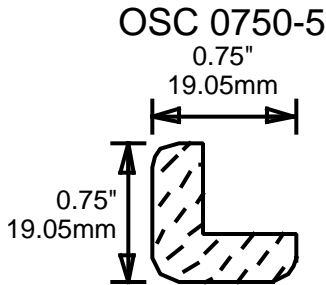

WEINIG OUTSIDE CORNERS

**PRINT
THIS SECTION**

**ORDERING
INFORMATION**

**RETURN TO
Table of Contents**

**RETURN TO
Beginning of Section**