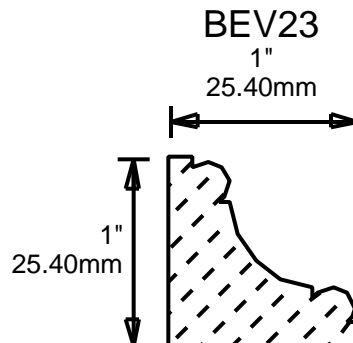

**ORDERING
INFORMATION**

**RETURN TO
Table of Contents**

**RETURN TO
Beginning of Section**

WEINIG DRIP CAPS

WR1
3"
76.20mm

WR2
2"
50.80mm

WR3
1.625"
41.28mm

WR4
1.75"
44.45mm

WR5
1.625"
41.28mm

WR6
2.5"
63.50mm

**PRINT
THIS SECTION**

**ORDERING
INFORMATION**

**RETURN TO
Table of Contents**

**RETURN TO
Beginning of Section**

WEINIG T-ASTRAGALS

WEINIG INSIDE CORNERS

MOM4379

1.375"
34.93mm

**PRINT
THIS SECTION**

**ORDERING
INFORMATION**

**RETURN TO
Table of Contents**

**RETURN TO
Beginning of Section**

JC10

JC11

BARN 1

2.25"

57.15mm

BEAR 1

1.75"

44.45mm

PRINT THIS SECTION

ORDERING INFORMATION