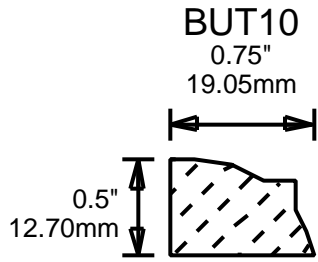

WEINIG BASE SHOES