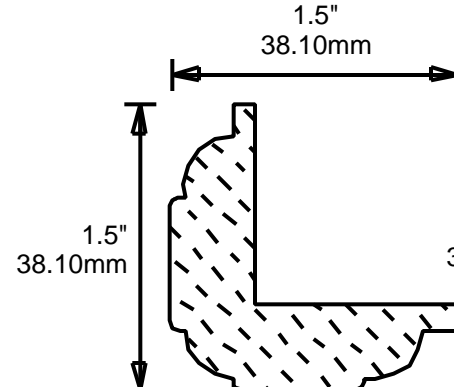

WEINIG OUTSIDE CORNERS

OSC 1250-1

OSC 1500-1