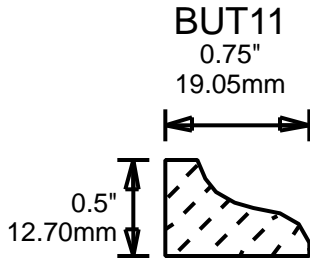

WEINIG BASE SHOES