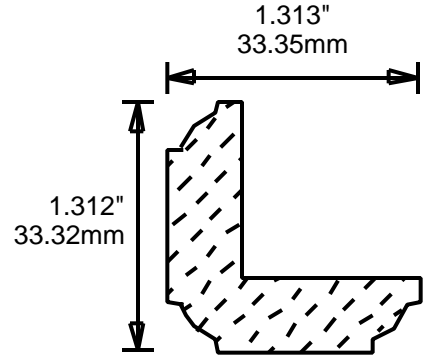

WEINIG OUTSIDE CORNERS

OSC 1250-1

OSC 1312-1