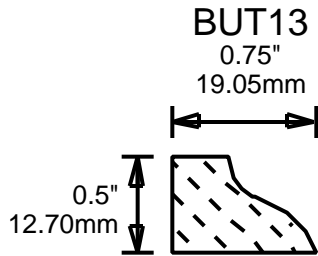

WEINIG BASE SHOES