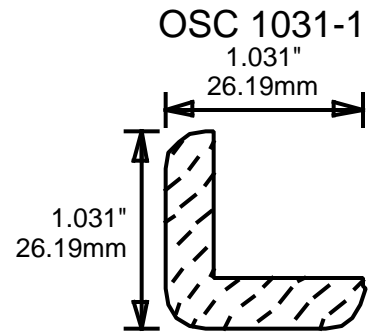

WEINIG OUTSIDE CORNERS

**PRINT
THIS SECTION**

**ORDERING
INFORMATION**

**RETURN TO
Table of Contents**

**RETURN TO
Beginning of Section**