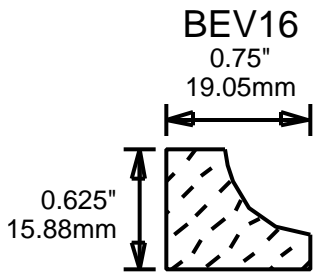

**ORDERING
INFORMATION**

**RETURN TO
Table of Contents**

**RETURN TO
Beginning of Section**

WEINIG DRIP CAPS

WR1
3"
76.20mm

WR2
2"
50.80mm

WR3
1.625"
41.28mm

WR4
1.75"
44.45mm

WR5
1.625"
41.28mm

WR6
2.5"
63.50mm

**PRINT
THIS SECTION**

**ORDERING
INFORMATION**

**RETURN TO
Table of Contents**

**RETURN TO
Beginning of Section**

WEINIG T-ASTRAGALS

WEINIG INSIDE CORNERS