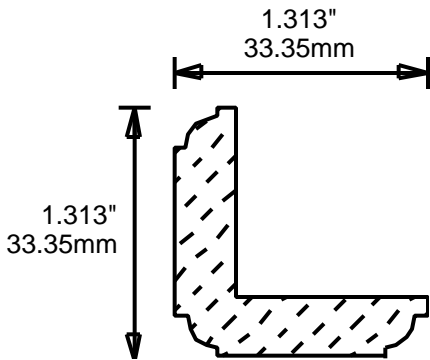

WEINIG OUTSIDE CORNERS

OSC 1250-1

OSC 1312-2