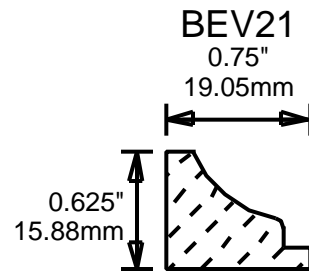

**ORDERING
INFORMATION**

**RETURN TO
Table of Contents**

**RETURN TO
Beginning of Section**

WEINIG DRIP CAPS

WR1
3"
76.20mm

WR2
2"
50.80mm

WR3
1.625"
41.28mm

WR4
1.75"
44.45mm

WR5
1.625"
41.28mm

WR6
2.5"
63.50mm

**PRINT
THIS SECTION**

**ORDERING
INFORMATION**

**RETURN TO
Table of Contents**

**RETURN TO
Beginning of Section**

WEINIG T-ASTRAGALS

WEINIG INSIDE CORNERS