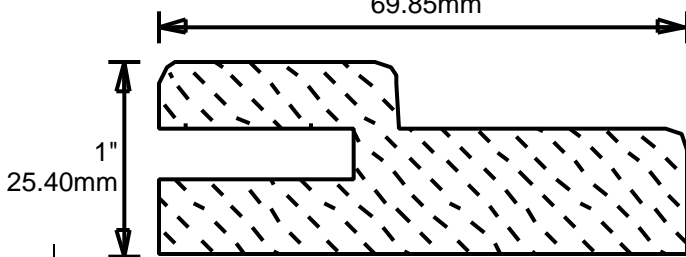

MOM4379

1.375"
34.93mm

**PRINT
THIS SECTION**

**ORDERING
INFORMATION**

**RETURN TO
Table of Contents**

**RETURN TO
Beginning of Section**

JC10

JC11

JC12

JC13

JC15
6.625"
168.28mm

JC20F
2.75"
69.85mm

JC20M
2.875"
73.03mm

ANGEL 1

2.219"

56.36mm

BARN 1

2.25"

57.15mm

BEAR 1

1.75"

44.45mm

PRINT THIS SECTION

ORDERING INFORMATION