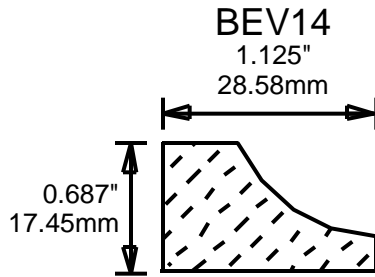

**ORDERING
INFORMATION**

**RETURN TO
Table of Contents**

**RETURN TO
Beginning of Section**

WEINIG DRIP CAPS

WR1
3"
76.20mm

WR2
2"
50.80mm

WR3
1.625"
41.28mm

WR4
1.75"
44.45mm

WR5
1.625"
41.28mm

WR6
2.5"
63.50mm

**PRINT
THIS SECTION**

**ORDERING
INFORMATION**

**RETURN TO
Table of Contents**

**RETURN TO
Beginning of Section**

WEINIG T-ASTRAGALS

WEINIG INSIDE CORNERS