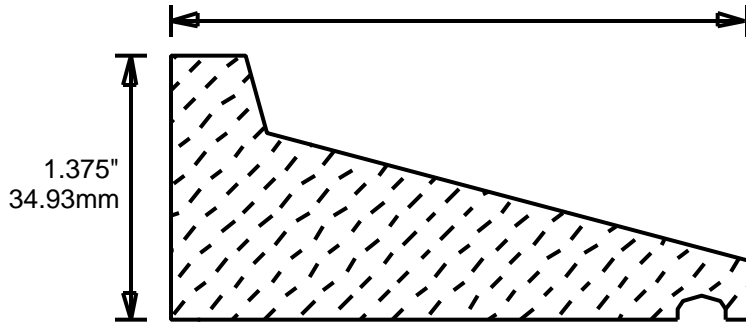

0.5"
12.70mm

KEN 6251

0.625"
15.88mm

KEN 7501

0.75"
19.05mm

KEN 9371

0.937"
23.80mm

**PRINT
THIS SECTION**

**ORDERING
INFORMATION**

**RETURN TO
Table of Contents**

**RETURN TO
Beginning of Section**

WEINIG DRIP CAPS

WR1
3"
76.20mm

WR2
2"
50.80mm

WR3
1.625"
41.28mm

WR4
1.75"
44.45mm

WR5
1.625"
41.28mm

WR6
2.5"
63.50mm

**PRINT
THIS SECTION**

**ORDERING
INFORMATION**

**RETURN TO
Table of Contents**

**RETURN TO
Beginning of Section**

WEINIG T-ASTRAGALS

WEINIG INSIDE CORNERS

BARN 1

2.25"

57.15mm

BEAR 1

1.75"

44.45mm

PRINT THIS SECTION

ORDERING INFORMATION