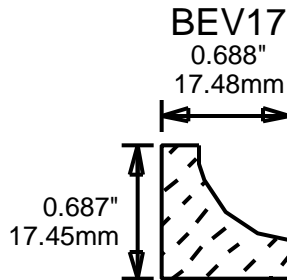

0.5"
12.70mm

KEN 6251

0.625"
15.88mm

KEN 7501

0.75"
19.05mm

KEN 9371

0.937"
23.80mm

**PRINT
THIS SECTION**

**ORDERING
INFORMATION**

**RETURN TO
Table of Contents**

**RETURN TO
Beginning of Section**

WEINIG DRIP CAPS

WR1
3"
76.20mm

WR2
2"
50.80mm

WR3
1.625"
41.28mm

WR4
1.75"
44.45mm

WR5
1.625"
41.28mm

WR6
2.5"
63.50mm

**PRINT
THIS SECTION**

**ORDERING
INFORMATION**

**RETURN TO
Table of Contents**

**RETURN TO
Beginning of Section**

WEINIG T-ASTRAGALS

WEINIG INSIDE CORNERS

BARN 1

2.25"

57.15mm

BEAR 1

1.75"

44.45mm

PRINT THIS SECTION

ORDERING INFORMATION