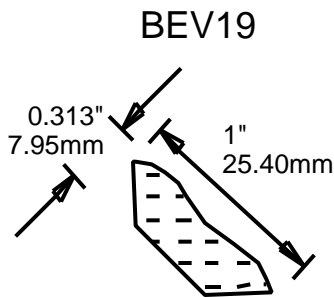

0.5"
12.70mm

KEN 6251

0.625"
15.88mm

KEN 7501

0.75"
19.05mm

KEN 9371

0.937"
23.80mm

**PRINT
THIS SECTION**

**ORDERING
INFORMATION**

**RETURN TO
Table of Contents**

**RETURN TO
Beginning of Section**

WEINIG DRIP CAPS

WR1
3"
76.20mm

WR2
2"
50.80mm

WR3
1.625"
41.28mm

WR4
1.75"
44.45mm

WR5
1.625"
41.28mm

WR6
2.5"
63.50mm

**PRINT
THIS SECTION**

**ORDERING
INFORMATION**

**RETURN TO
Table of Contents**

**RETURN TO
Beginning of Section**

WEINIG T-ASTRAGALS

WEINIG INSIDE CORNERS

BARN 1

2.25"

57.15mm

BEAR 1

1.75"

44.45mm

PRINT THIS SECTION

ORDERING INFORMATION