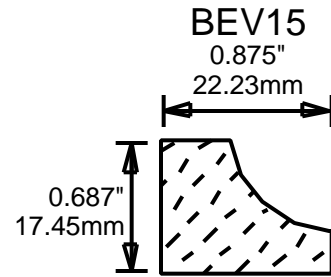

**ORDERING
INFORMATION**

**RETURN TO
Table of Contents**

**RETURN TO
Beginning of Section**

WEINIG DRIP CAPS

WR1
3"
76.20mm

WR2
2"
50.80mm

WR3
1.625"
41.28mm

WR4
1.75"
44.45mm

WR5
1.625"
41.28mm

WR6
2.5"
63.50mm

**PRINT
THIS SECTION**

**ORDERING
INFORMATION**

**RETURN TO
Table of Contents**

**RETURN TO
Beginning of Section**

WEINIG T-ASTRAGALS

WEINIG INSIDE CORNERS