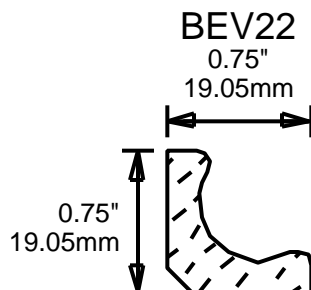

**ORDERING
INFORMATION**

**RETURN TO
Table of Contents**

**RETURN TO
Beginning of Section**

WEINIG DRIP CAPS

WR1
3"
76.20mm

WR2
2"
50.80mm

WR3
1.625"
41.28mm

WR4
1.75"
44.45mm

WR5
1.625"
41.28mm

WR6
2.5"
63.50mm

**PRINT
THIS SECTION**

**ORDERING
INFORMATION**

**RETURN TO
Table of Contents**

**RETURN TO
Beginning of Section**

WEINIG T-ASTRAGALS

WEINIG INSIDE CORNERS

BARN 1

2.25"

57.15mm

BEAR 1

1.75"

44.45mm

PRINT THIS SECTION

ORDERING INFORMATION