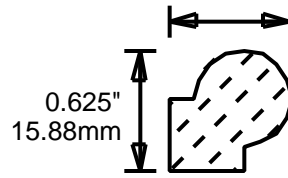

0.5"
12.70mm

KEN 6251

0.625"
15.88mm

KEN 7501

0.75"
19.05mm

KEN 9371

0.937"
23.80mm

**PRINT
THIS SECTION**

**ORDERING
INFORMATION**

**RETURN TO
Table of Contents**

**RETURN TO
Beginning of Section**

WEINIG DRIP CAPS

WR1
3"
76.20mm

WR2
2"
50.80mm

WR3
1.625"
41.28mm

WR4
1.75"
44.45mm

WR5
1.625"
41.28mm

WR6
2.5"
63.50mm

**PRINT
THIS SECTION**

**ORDERING
INFORMATION**

**RETURN TO
Table of Contents**

**RETURN TO
Beginning of Section**

WEINIG T-ASTRAGALS

WEINIG INSIDE CORNERS

BARN 1

2.25"

57.15mm

BEAR 1

1.75"

44.45mm

PRINT THIS SECTION

ORDERING INFORMATION