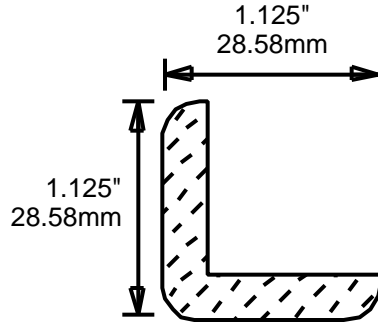

WEINIG OUTSIDE CORNERS

OSC 1250-1

OSC 1250-2