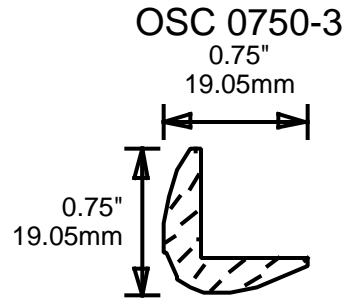

WEINIG OUTSIDE CORNERS

**PRINT
THIS SECTION**

**ORDERING
INFORMATION**

**RETURN TO
Table of Contents**

**RETURN TO
Beginning of Section**