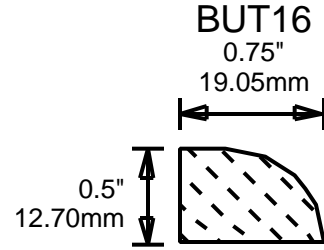

WEINIG BASE SHOES