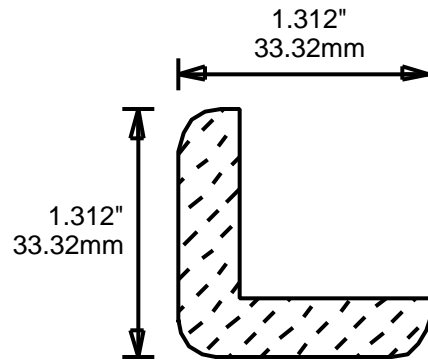

WEINIG OUTSIDE CORNERS

OSC 1250-1

OSC 1312-3