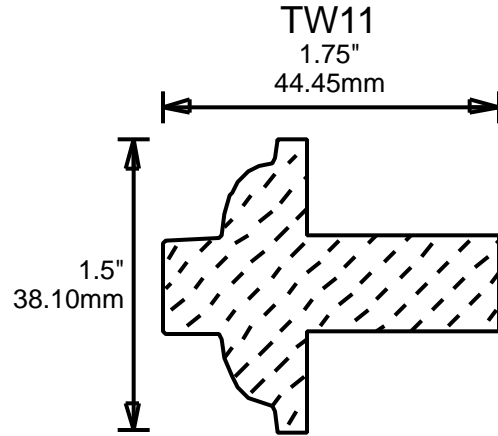

**ORDERING
INFORMATION**

**RETURN TO
Table of Contents**

**RETURN TO
Beginning of Section**

WEINIG DRIP CAPS

WR1
3"
76.20mm

WR2
2"
50.80mm

WR3
1.625"
41.28mm

WR4
1.75"
44.45mm

WR5
1.625"
41.28mm

WR6
2.5"
63.50mm

**PRINT
THIS SECTION**

**ORDERING
INFORMATION**

**RETURN TO
Table of Contents**

**RETURN TO
Beginning of Section**

WEINIG T-ASTRAGALS

WEINIG INSIDE CORNERS

MOM4379

1.375"
34.93mm

**PRINT
THIS SECTION**

**ORDERING
INFORMATION**

**RETURN TO
Table of Contents**

**RETURN TO
Beginning of Section**

JC10

JC11

BARN 1

2.25"

57.15mm

BEAR 1

1.75"

44.45mm

PRINT THIS SECTION

ORDERING INFORMATION