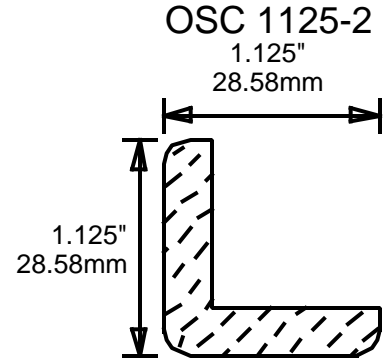

WEINIG OUTSIDE CORNERS

**PRINT
THIS SECTION**

**ORDERING
INFORMATION**

**RETURN TO
Table of Contents**

**RETURN TO
Beginning of Section**