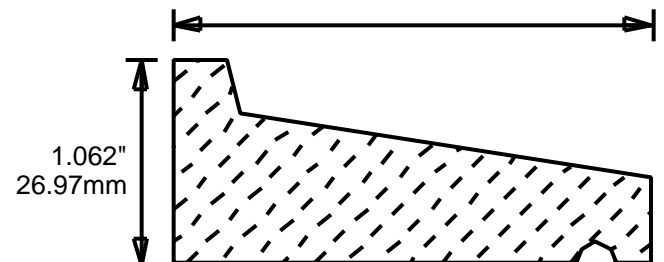

**ORDERING
INFORMATION**

**RETURN TO
Table of Contents**

**RETURN TO
Beginning of Section**

WEINIG DRIP CAPS

WR1
3"
76.20mm

WR2
2"
50.80mm

WR3
1.625"
41.28mm

WR4
1.75"
44.45mm

WR5
1.625"
41.28mm

WR6
2.5"
63.50mm

**PRINT
THIS SECTION**

**ORDERING
INFORMATION**

**RETURN TO
Table of Contents**

**RETURN TO
Beginning of Section**

WEINIG T-ASTRAGALS

WEINIG INSIDE CORNERS