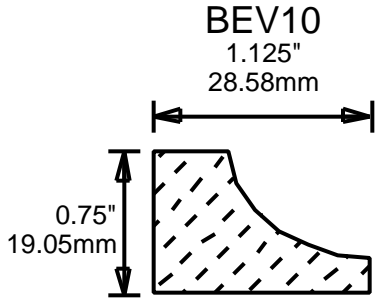

**ORDERING
INFORMATION**

**RETURN TO
Table of Contents**

**RETURN TO
Beginning of Section**

WEINIG DRIP CAPS

WR1
3"
76.20mm

WR2
2"
50.80mm

WR3
1.625"
41.28mm

WR4
1.75"
44.45mm

WR5
1.625"
41.28mm

WR6
2.5"
63.50mm

**PRINT
THIS SECTION**

**ORDERING
INFORMATION**

**RETURN TO
Table of Contents**

**RETURN TO
Beginning of Section**

WEINIG T-ASTRAGALS

WEINIG INSIDE CORNERS