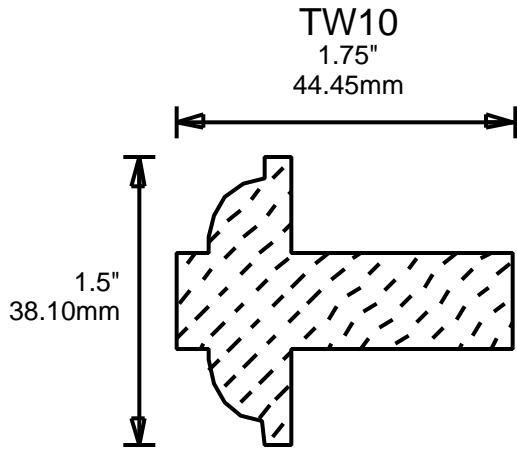

**ORDERING
INFORMATION**

**RETURN TO
Table of Contents**

**RETURN TO
Beginning of Section**

WEINIG DRIP CAPS

WR1
3"
76.20mm

WR2
2"
50.80mm

WR3
1.625"
41.28mm

WR4
1.75"
44.45mm

WR5
1.625"
41.28mm

WR6
2.5"
63.50mm

**PRINT
THIS SECTION**

**ORDERING
INFORMATION**

**RETURN TO
Table of Contents**

**RETURN TO
Beginning of Section**

WEINIG T-ASTRAGALS

WEINIG INSIDE CORNERS

MOM4379

1.375"
34.93mm

**PRINT
THIS SECTION**

**ORDERING
INFORMATION**

**RETURN TO
Table of Contents**

**RETURN TO
Beginning of Section**

JC10

JC11

BARN 1

2.25"

57.15mm

BEAR 1

1.75"

44.45mm

PRINT THIS SECTION

ORDERING INFORMATION