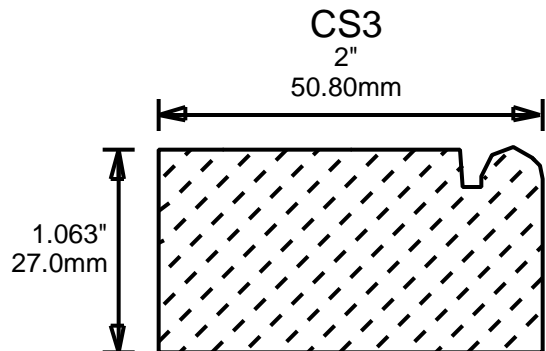

0.5"
12.70mm

KEN 6251

0.625"
15.88mm

KEN 7501

0.75"
19.05mm

KEN 9371

0.937"
23.80mm

**PRINT
THIS SECTION**

**ORDERING
INFORMATION**

**RETURN TO
Table of Contents**

**RETURN TO
Beginning of Section**

WEINIG DRIP CAPS

WR1
3"
76.20mm

WR2
2"
50.80mm

WR3
1.625"
41.28mm

WR4
1.75"
44.45mm

WR5
1.625"
41.28mm

WR6
2.5"
63.50mm

**PRINT
THIS SECTION**

**ORDERING
INFORMATION**

**RETURN TO
Table of Contents**

**RETURN TO
Beginning of Section**

WEINIG T-ASTRAGALS

WEINIG INSIDE CORNERS