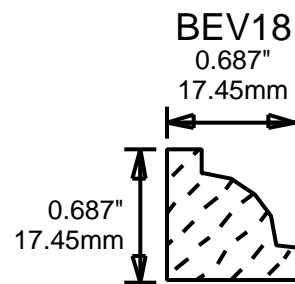

0.5"
12.70mm

KEN 6251

0.625"
15.88mm

KEN 7501

0.75"
19.05mm

KEN 9371

0.937"
23.80mm

**PRINT
THIS SECTION**

**ORDERING
INFORMATION**

**RETURN TO
Table of Contents**

**RETURN TO
Beginning of Section**

WEINIG DRIP CAPS

WR1
3"
76.20mm

WR2
2"
50.80mm

WR3
1.625"
41.28mm

WR4
1.75"
44.45mm

WR5
1.625"
41.28mm

WR6
2.5"
63.50mm

**PRINT
THIS SECTION**

**ORDERING
INFORMATION**

**RETURN TO
Table of Contents**

**RETURN TO
Beginning of Section**

WEINIG T-ASTRAGALS

WEINIG INSIDE CORNERS

BARN 1

2.25"

57.15mm

BEAR 1

1.75"

44.45mm

PRINT THIS SECTION

ORDERING INFORMATION