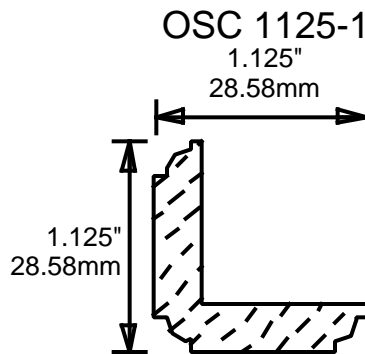

WEINIG OUTSIDE CORNERS

**PRINT
THIS SECTION**

**ORDERING
INFORMATION**

**RETURN TO
Table of Contents**

**RETURN TO
Beginning of Section**