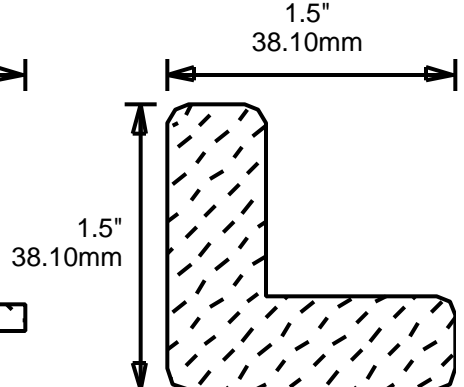

WEINIG OUTSIDE CORNERS

OSC 1250-1

OSC 1500-2