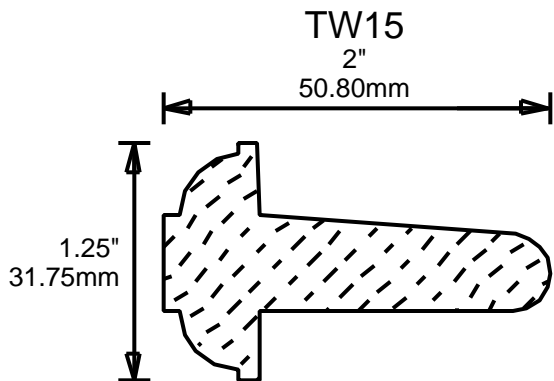

**ORDERING
INFORMATION**

**RETURN TO
Table of Contents**

**RETURN TO
Beginning of Section**

WEINIG DRIP CAPS

WR1
3"
76.20mm

WR2
2"
50.80mm

WR3
1.625"
41.28mm

WR4
1.75"
44.45mm

WR5
1.625"
41.28mm

WR6
2.5"
63.50mm

**PRINT
THIS SECTION**

**ORDERING
INFORMATION**

**RETURN TO
Table of Contents**

**RETURN TO
Beginning of Section**

WEINIG T-ASTRAGALS

WEINIG INSIDE CORNERS

BARN 1

2.25"

57.15mm

BEAR 1

1.75"

44.45mm

PRINT THIS SECTION

ORDERING INFORMATION