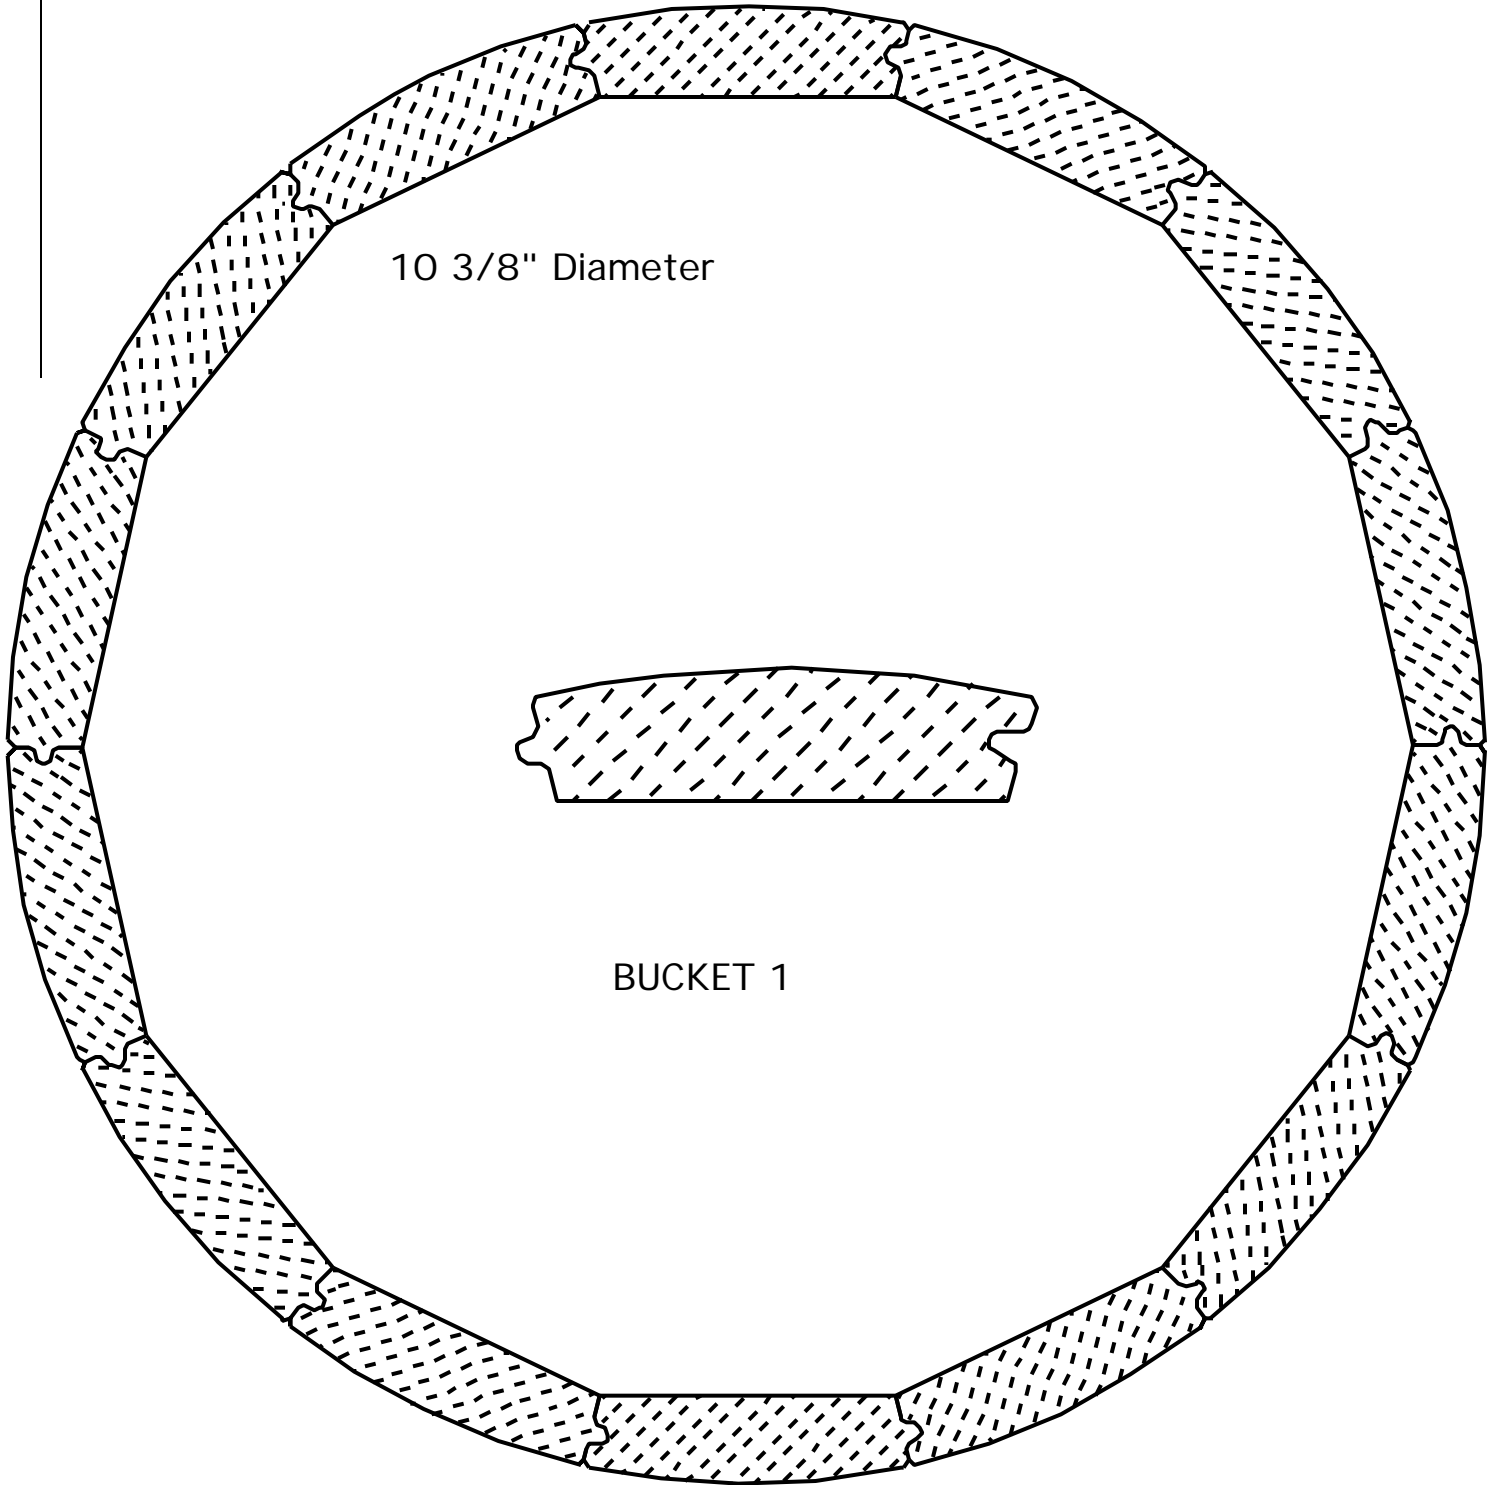

Available in Various Sizes