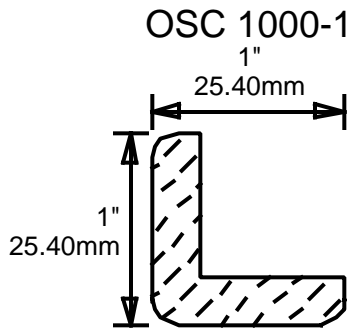

WEINIG OUTSIDE CORNERS

**PRINT
THIS SECTION**

**ORDERING
INFORMATION**

**RETURN TO
Table of Contents**

**RETURN TO
Beginning of Section**