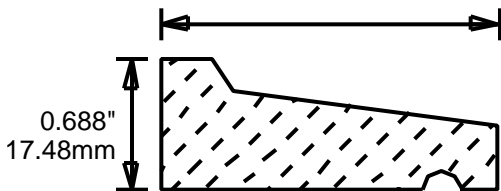

**ORDERING
INFORMATION**

**RETURN TO
Table of Contents**

**RETURN TO
Beginning of Section**

WEINIG DRIP CAPS

WR1
3"
76.20mm

WR2
2"
50.80mm

WR3
1.625"
41.28mm

WR4
1.75"
44.45mm

WR5
1.625"
41.28mm

WR6
2.5"
63.50mm

**PRINT
THIS SECTION**

**ORDERING
INFORMATION**

**RETURN TO
Table of Contents**

**RETURN TO
Beginning of Section**

WEINIG T-ASTRAGALS

WEINIG INSIDE CORNERS