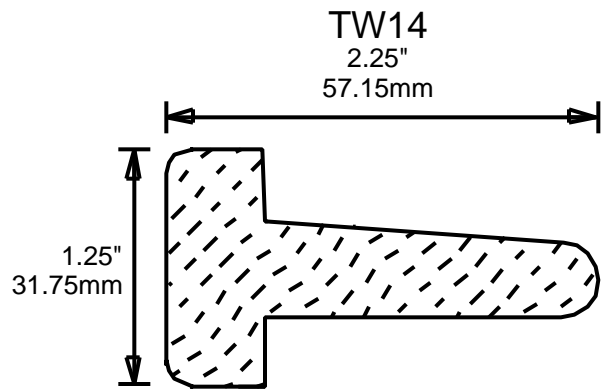

**ORDERING
INFORMATION**

**RETURN TO
Table of Contents**

**RETURN TO
Beginning of Section**

WEINIG DRIP CAPS

WR1
3"
76.20mm

WR2
2"
50.80mm

WR3
1.625"
41.28mm

WR4
1.75"
44.45mm

WR5
1.625"
41.28mm

WR6
2.5"
63.50mm

**PRINT
THIS SECTION**

**ORDERING
INFORMATION**

**RETURN TO
Table of Contents**

**RETURN TO
Beginning of Section**

WEINIG T-ASTRAGALS

WEINIG INSIDE CORNERS

MOM4379

1.375"
34.93mm

**PRINT
THIS SECTION**

**ORDERING
INFORMATION**

**RETURN TO
Table of Contents**

**RETURN TO
Beginning of Section**

JC10

JC11

BARN 1

2.25"

57.15mm

BEAR 1

1.75"

44.45mm

PRINT THIS SECTION

ORDERING INFORMATION