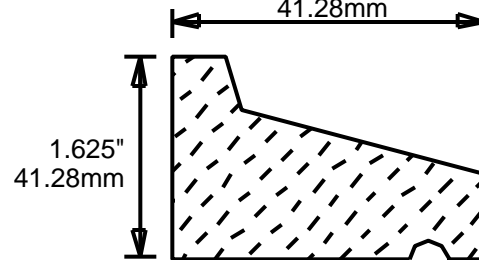

0.5"
12.70mm

KEN 6251

0.625"
15.88mm

KEN 7501

0.75"
19.05mm

KEN 9371

0.937"
23.80mm

**PRINT
THIS SECTION**

**ORDERING
INFORMATION**

**RETURN TO
Table of Contents**

**RETURN TO
Beginning of Section**

WEINIG DRIP CAPS

WR1
3"
76.20mm

WR2
2"
50.80mm

WR3
1.625"
41.28mm

WR4
1.75"
44.45mm

WR5
1.625"
41.28mm

WR6
2.5"
63.50mm

**PRINT
THIS SECTION**

**ORDERING
INFORMATION**

**RETURN TO
Table of Contents**

**RETURN TO
Beginning of Section**

WEINIG T-ASTRAGALS

WEINIG INSIDE CORNERS

BARN 1

2.25"

57.15mm

BEAR 1

1.75"

44.45mm

PRINT THIS SECTION

ORDERING INFORMATION