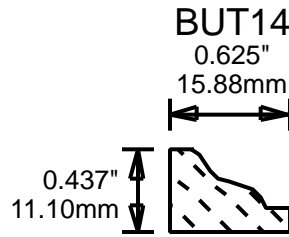

WEINIG BASE SHOES