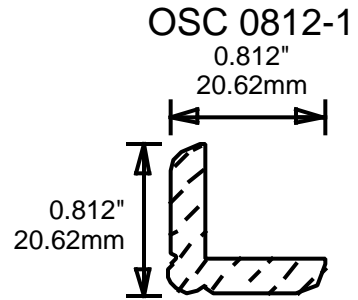

WEINIG OUTSIDE CORNERS

**PRINT
THIS SECTION**

**ORDERING
INFORMATION**

**RETURN TO
Table of Contents**

**RETURN TO
Beginning of Section**