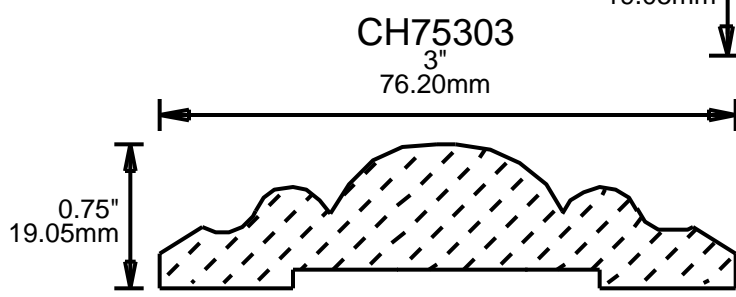

WEINIG RAIL MOULDING PATTERNS CHAIR RAILS

**PRINT
THIS SECTION**

**ORDERING
INFORMATION**

**RETURN TO
Table of Contents**

**RETURN TO
Beginning of Section**