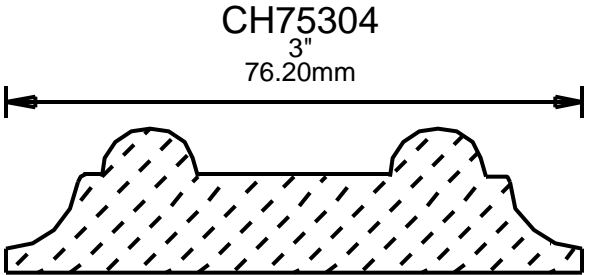

WEINIG RAIL MOULDING PATTERNS CHAIR RAILS

**PRINT
THIS SECTION**

**ORDERING
INFORMATION**

**RETURN TO
Table of Contents**

**RETURN TO
Beginning of Section**