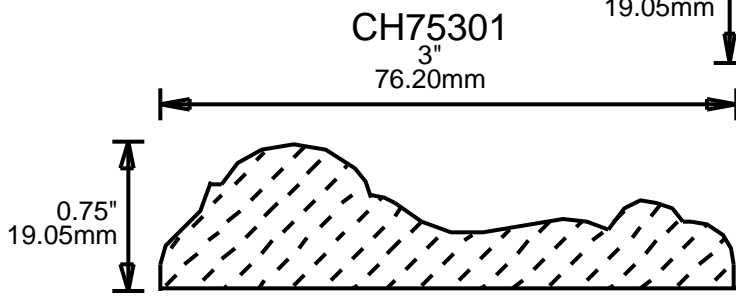

WEINIG RAIL MOULDING PATTERNS CHAIR RAILS

**PRINT
THIS SECTION**

**ORDERING
INFORMATION**

**RETURN TO
Table of Contents**

**RETURN TO
Beginning of Section**