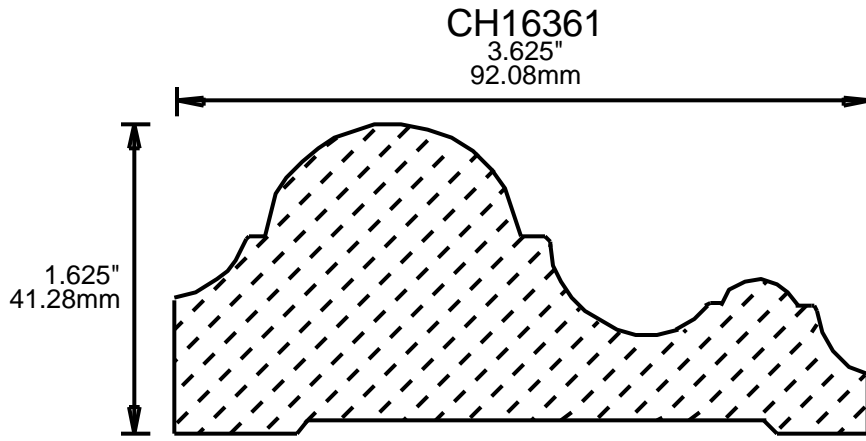

WEINIG RAIL MOULDING PATTERNS

CHAIR RAILS

WEINIG RAIL MOULDING PATTERNS

CHAIR RAILS

**PRINT
THIS SECTION**

**ORDERING
INFORMATION**

**RETURN TO
Table of Contents**

**RETURN TO
Beginning of Section**

CH75322
3.25"
82.55mm

CH75323
3.25"
82.55mm

CH75350
3.5"
88.90mm

CH75370
3.75"
95.25mm

CH75401
4"
101.60mm

CH75450
4.5"
114.30mm

**PRINT
THIS SECTION**

**RETURN TO
Beginning of Section**