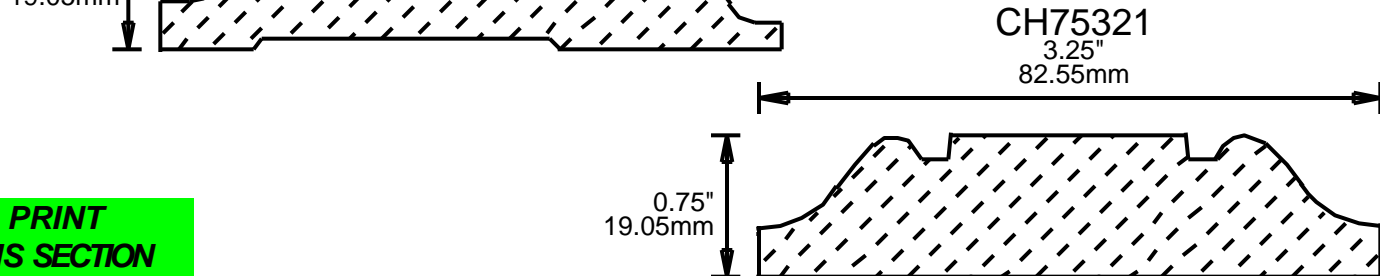

WEINIG RAIL MOULDING PATTERNS CHAIR RAILS

**PRINT
THIS SECTION**

**ORDERING
INFORMATION**

**RETURN TO
Table of Contents**

**RETURN TO
Beginning of Section**