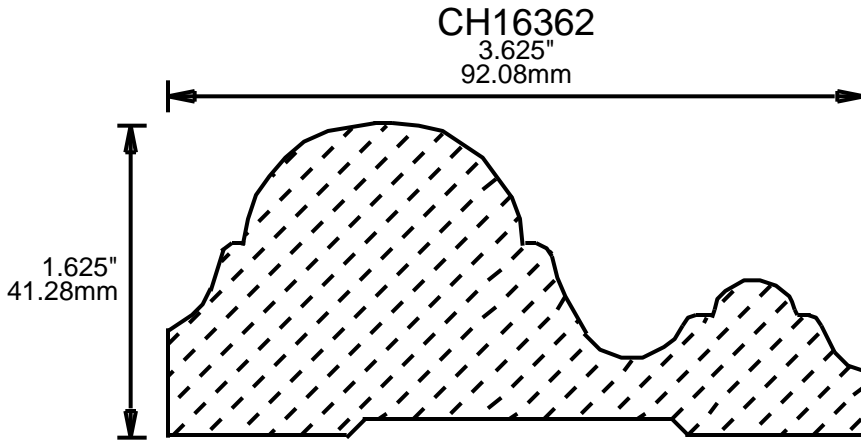

WEINIG RAIL MOULDING PATTERNS

CHAIR RAILS

WEINIG RAIL MOULDING PATTERNS

CHAIR RAILS

**PRINT
THIS SECTION**

**ORDERING
INFORMATION**

**RETURN TO
Table of Contents**

**RETURN TO
Beginning of Section**

CH75322
3.25"
82.55mm

CH75323
3.25"
82.55mm

CH75350
3.5"
88.90mm

CH75370
3.75"
95.25mm

CH75401
4"
101.60mm

CH75450
4.5"
114.30mm

**PRINT
THIS SECTION**

**RETURN TO
Beginning of Section**