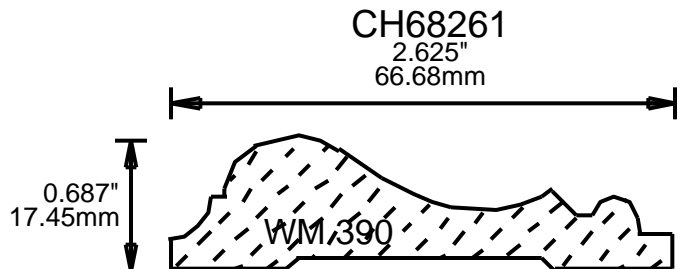

WEINIG RAIL MOULDING PATTERNS CHAIR RAILS

**PRINT
THIS SECTION**

**ORDERING
INFORMATION**

**RETURN TO
Table of Contents**

**RETURN TO
Beginning of Section**